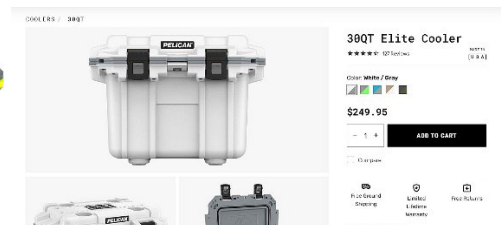

TRAVEL & SPORTING GOODS

Protective Hard Shell cases for cameras, guns, lighting equipment & travel gear, EMT Cases, Rolling Luggage, Coolers, Headlamps, flashlights, thermos', travel mugs and accessories