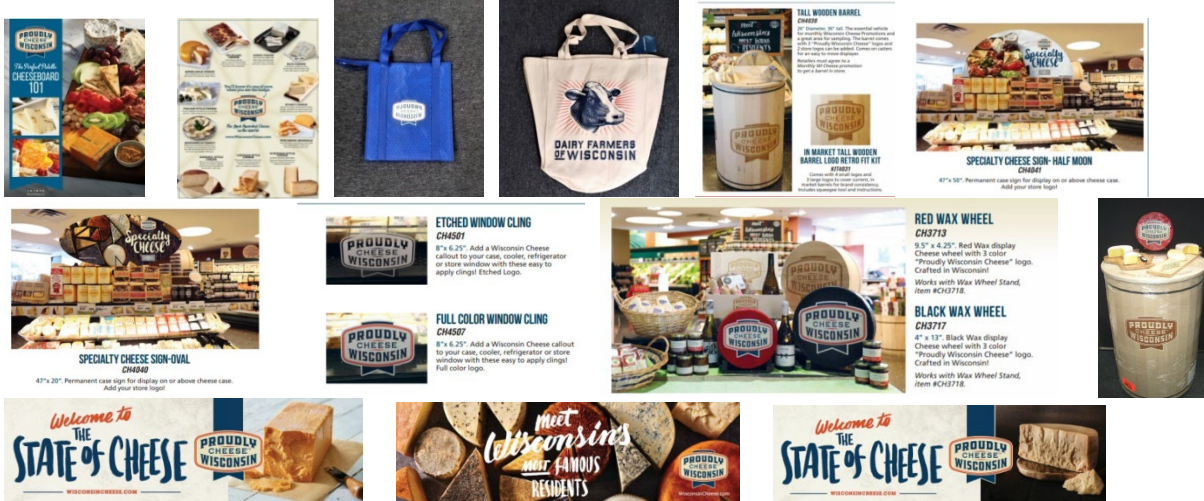

FOOD & GROCERY

GAVIÑA, DON FRANCISCO & CAFÉ LA LLAVE COFFEE brands

- Coffee cans & g., displays, disposable cups, coffee airpots and racks, napkins, aprons & hats
- Coffee Cart loan available for key use in Los Angeles area

Gavina *Gourmet Coffee*

Don Francisco Gourmet Coffees (Cans, Bags, Whole Bean)
Gavina Espresso;
Cafe' La Llave Espresso;
Coffee Cart w/Machine
Shop Signs & Banners

- Includes Coffee carts (Los Angeles area only)
- Coffee & Coffee House Items (No machines)
- Coffee kiosks set-ups

DAIRY FARMERS OF WISCONSIN - WISCONSIN CHEESES

WMMB is farmer-owned and farmer-directed, to promote the use of Wisconsin Cheese Products using a comprehensive array of Wisconsin Made CHEESES, signage & Wisconsin branded merchandising tools.

EGGLAND'S BEST – Eggland's Best is the world's leading healthy egg brand. With proprietary all-vegetarian hen feed, these extra-nutritious eggs are packed with flavor!

Egg cartons filled with real or fake eggs